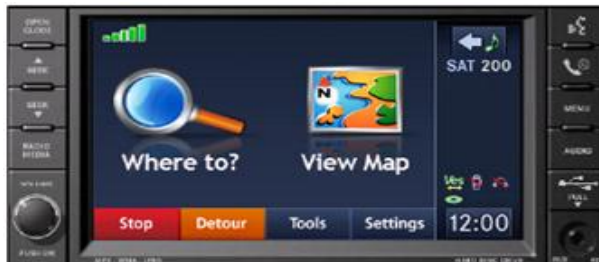

Radios and Mobile Phones test results

Media Center 430N (RHB)