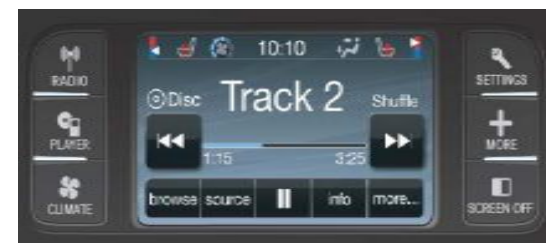

Uconnect Touch 4.3 (RHA)