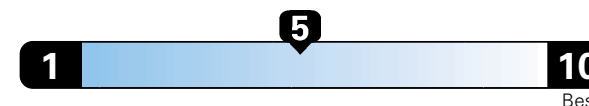

STELVIO AWD

2025 MODEL YEAR

THIS VEHICLE IS MANUFACTURED TO MEET SPECIFIC UNITED STATES REQUIREMENTS. THIS VEHICLE IS NOT MANUFACTURED FOR SALE OR REGISTRATION OUTSIDE OF THE UNITED STATES.

MANUFACTURER'S SUGGESTED RETAIL PRICE OF THIS MODEL INCLUDING DEALER PREPARATION

Base Price: $48,995

ALFA STELVIO
Exterior Color: Vulcano Black Metallic Exterior Paint
Interior Color: Black Interior Color
Interior: Leather Seats
Engine: 2.0L 280HP I4 DI Turbo Engine w/ Engine Stop/Start
Transmission: 8-Speed Automatic 8HP50 Transmission
STANDARD EQUIPMENT (UNLESS REPLACED BY OPTIONAL EQUIPMENT)
FUNCTIONAL/SAFETY FEATURES

- Lane-Keep Assist
- Traffic Sign Recognition
- Driver Attention Alert
- Active Blind-Spot Assist
- Full-Speed Forward-Collision Warning Plus
- Blind-Spot and Cross-Path Detection
- Lane Departure Warning
- Adaptive Cruise Control with Full Stop
- Front and Rear Park-Assist Sensors
- Rear Back-Up Camera
- Supplemental Front Seat-Mounted Side Air Bags
- LATCH-Ready Child-Seat Anchor System
- Automatic High-Beam Headlamp-Control
- Automatic-Dimming Exterior Mirrors
- Remote Keyless-Entry
- Remote-Start System
- Engine Stop / Start System
- Power-Folding Heated Mirrors
- Rain-Sensitive Windshield Wipers
- Power Liftgate
- Universal Garage-Door Opener
- Carbon Fiber Drive Shaft
- Alfa DNA Drive Mode System

INTERIOR FEATURES

- Cluster with 12.3-Inch TFT Color Display
- 8.8-Inch AM / FM / HD Radio with Navigation
- Apple CarPlay®
- Google Android Auto™
- SiriusXM® with 3-Month Radio Sub Call 800-643-2112
- Wireless Charging Pad
- 8 Speaker Audio System
- Aluminum Steering-Column-Mounted Paddle Shifters
- Steering-Wheel-Mounted Audio Controls
- Heated Front Seats