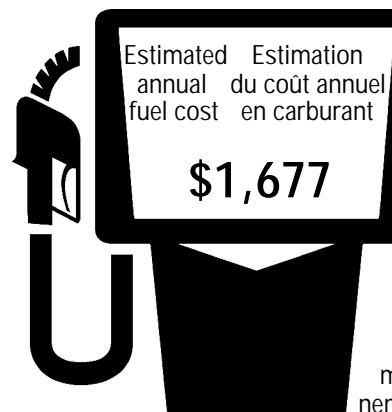

Estimated annual fuel cost $1,677

HIGHWAY / ROUTE

5.3 53

L/100 km mi/gal

These estimates are based on the Government of Canada's approved criteria and testing methods. The actual fuel consumption of this vehicle may vary. Refer to the Fuel Consumption Guide.

Canada

Données obtenues selon les critères et méthodes d'essais approuvés par le Gouvernement du Canada. La consommation réelle de carburant de ce véhicule peut varier. Consultez le Guide de consommation de carburant.

Demandez le GUIDE DE CONSOMMATION DE CARBURANT à votre concessionnaire ou composez le 1-800-387-2000.