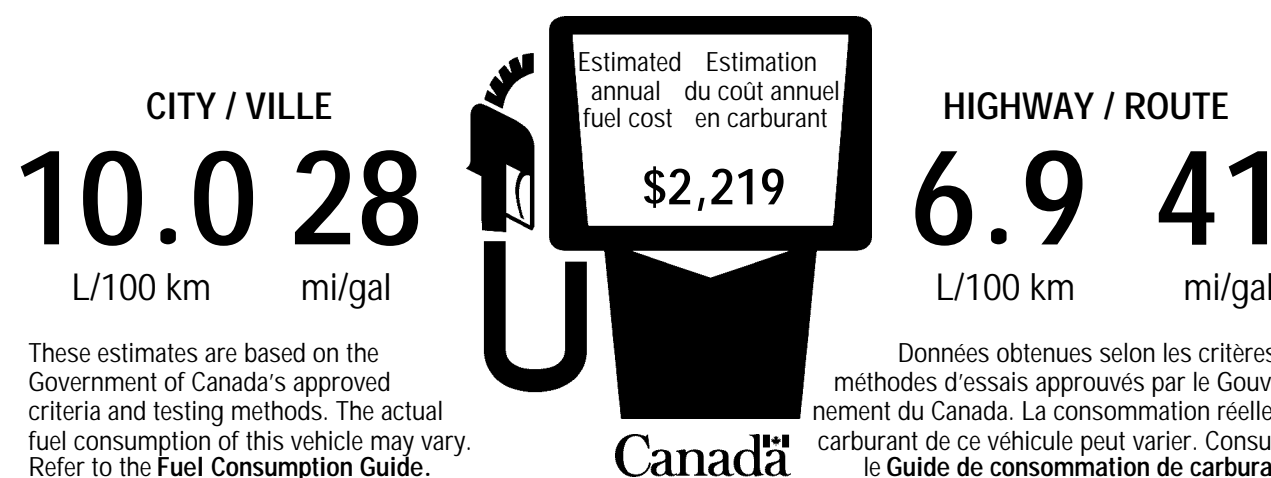

Federal A/C Excise Tax

$100

Destination Charge

$1,595

TOTAL PRICE: * $21,690

DEALER MAY SELL FOR LESS

Assembly Point/Port of Entry: STERLING HTS, MICH., U.S.A.

VIN: 1C3-CDZAB6DN-586478

L4-VON: 6226

S.L. 0107

*EXCLUDES LICENSE FEE, PROVINCIAL AND FEDERAL SALES TAXES AND DEALER SUPPLIED OPTIONS AND ACCESSORIES.

** SEE BROCHURE FOR DETAILS

For more information visit: www.dodge.ca or call 1-800-465-2001

Chrysler Canada Inc.

5-YEAR / 100,000-KM
$0 DEDUCTIBLE
POWERTRAIN WARRANTY

24-Hour Roadside Assistance

FULLY TRANSFERABLE

2013 Chrysler, Jeep®, Dodge and Ram vehicles are backed by a 5-year or 100,000-kilometre* fully transferable Powertrain Limited Warranty with $0 deductible plus 24-hour roadside assistance*. Basic Warranty coverage is for 3 years or 60,000 kilometres*. Rust-through coverage on all body sheet metal is for 3 years. The Cummins® Turbo Diesel engine is protected by a separate Limited Warranty, covering the engine for 5 years or 160,000 kilometres*. The 5/100 Powertrain Limited Warranty does not apply to vehicles sold for certain commercial uses or to SRT models. Please see your dealer for details.

*Whichever comes first. *Some conditions may apply.

*This Vehicle Is Manufactured To Meet Specific Canadian Requirements.
This Vehicle Is Not Manufactured For Sale Or Registration Outside Of Canada.*

ENERGUIDE

Ask your dealer for the FUEL CONSUMPTION GUIDE or call 1-800-387-2000.

Demandez le GUIDE DE CONSOMMATION DE CARBURANT à votre concessionnaire ou composez le 1-800-387-2000.