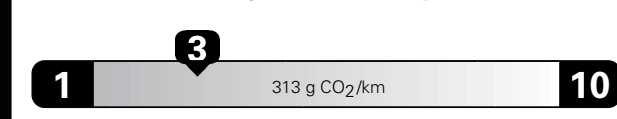

Annual fuel COST
for an annual distance of 20,000 km, and an average fuel price of $0.98 per litre

$ 2 626

Coût annuel en carburant
pour une distance annuelle de 20 000 km, et un prix moyen du carburant de 0,98 $ par litre

Small SUVs range from /
Les petits VUS font entre

7.3 - 14.6 Le/100 km

L_e is gasoline litre equivalent
L_e signifie litre équivalent d'essence

Carbon Dioxide Rating / Indice de dioxyde de carbone

Best/meilleur

Smog Rating / Indice de Smog