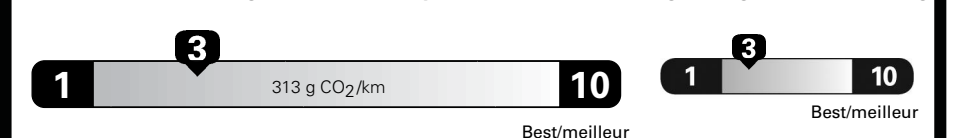

Annual fuel COST
for an annual distance of 20,000 km, and an average fuel price of $0.98 per litre

$ 2 626

Coût annuel en carburant
pour une distance annuelle de 20 000 km, et un prix moyen du carburant de 0,98 $ par litre

Small SUVs range from /
Les petits VUS
font entre

7.3 – 14.6 Le/100 km

L_e is gasoline litre equivalent
L_e signifie litre équivalent d'essence

Carbon Dioxide Rating / Indice de dioxyde de carbone