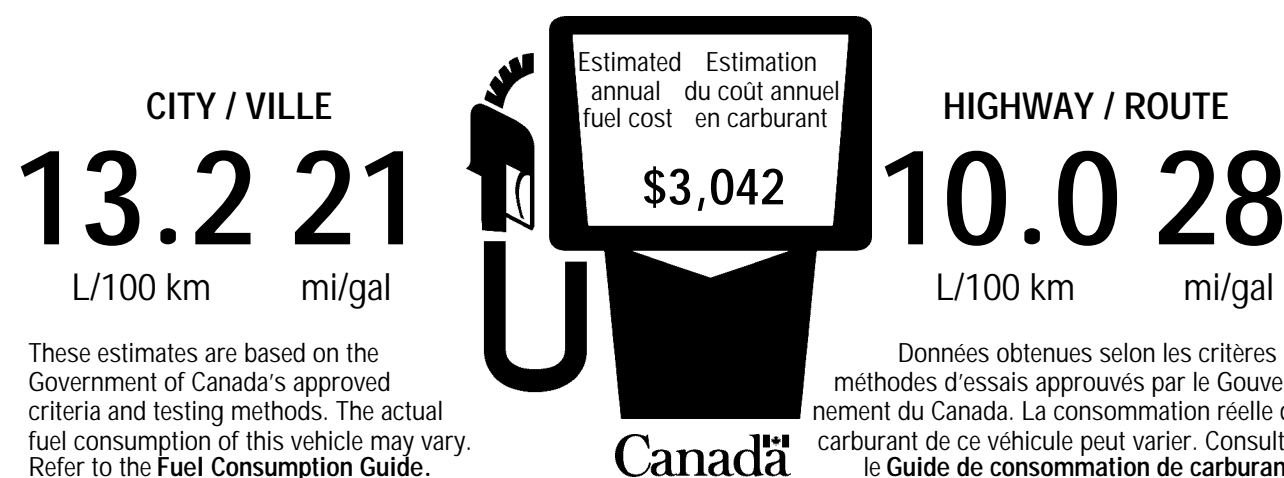

For more information visit: www.jeep.ca or call 1-800-465-2001

Chrysler Canada Inc.

**5-YEAR / 100,000-KM
$0 DEDUCTIBLE
POWERTRAIN WARRANTY**

24-Hour Roadside Assistance

FULLY TRANSFERABLE

2014 Chrysler, Jeep Dodge and Ram vehicles are backed by a 5-year or 100,000-kilometre fully transferable Powertrain Limited Warranty* with $0 deductible plus 24-hour roadside assistance.+ SRT vehicles are backed by a 3-year or 60,000-kilometre fully transferable Powertrain Limited Warranty* with $0 deductible plus 24-hour roadside assistance. Basic Warranty coverage is for 3 years or 60,000 kilometres.* Rust-through coverage on all body sheet metal is for 3 years. The Cummins Turbo Diesel engine is protected by a separate Limited Warranty, covering the engine for 5 years or 160,000 kilometres.* The EcoDiesel engine is backed by a 5-year or 100,000-kilometre fully transferable Powertrain Limited Warranty* with $0 deductible plus 24-hour roadside assistance.+

* Whichever comes first. Some conditions may apply.†The 5-year/100,000-kilometre Powertrain Limited Warranty does not apply to vehicles sold for certain commercial uses. See your retailer for full details.

*This Vehicle Is Manufactured To Meet Specific Canadian Requirements.
This Vehicle Is Not Manufactured For Sale Or Registration Outside Of Canada.*

ENERGUIDE

Ask your dealer for the **FUEL CONSUMPTION GUIDE**
or call 1-800-387-2000.

**Demandez le GUIDE DE CONSOMMATION DE CARBURANT
à votre concessionnaire ou composez le 1-800-387-2000.**