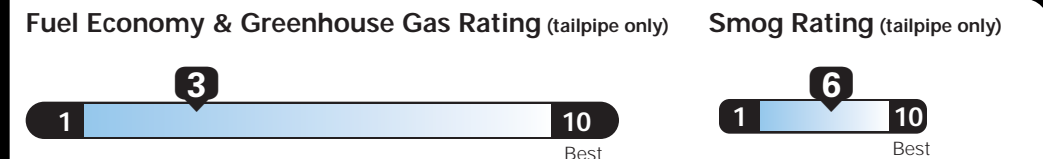

DESTINATION CHARGE $995

TOTAL PRICE: * $39,740

WARRANTY COVERAGE

5-year or 60,000-mile Powertrain Limited Warranty.
3-year or 36,000-mile Basic Limited Warranty.
Ask Dealer for a copy of the limited warranties or see your owner's manual for details.

5 YEAR / 60,000 MILE POWERTRAIN WARRANTY

Assembly Point/Port of Entry: TOLEDO, OHIO, U.S.A.

VIN: 1C4-GJWBG4HL-523511 L4-VON: 7228 S.L. 1026

THIS LABEL IS ADDED TO THIS VEHICLE TO COMPLY WITH FEDERAL LAW. THE LABEL CANNOT BE REMOVED OR ALTERED PRIOR TO DELIVERY TO THE ULTIMATE PURCHASER. * STATE AND/OR LOCAL TAXES IF ANY, LICENSE AND TITLE FEES AND DEALER SUPPLIED AND INSTALLED OPTIONS AND ACCESSORIES ARE NOT INCLUDED IN THIS PRICE. DISCOUNT, IF ANY, IS BASED ON PRICE OF OPTIONS IF PURCHASED SEPARATELY.

EPA DOT Fuel Economy and Environment

Gasoline Vehicle

Fuel Economy 18 MPG combined city/hwy, 17 city, 21 highway. 5.6 gallons per 100 miles. Includes text: 'These estimates reflect new EPA methods beginning with 2017 models. Small SUV 4WD range from 18 to 33 MPG. The best vehicle rates 119 MPGe.'

You spend $3,250 more in fuel costs over 5 years compared to the average new vehicle.

Annual fuel cost $2,050

This vehicle emits 480 grams CO2 per mile. The best emits 0 grams per mile (tailpipe only). Producing and distributing fuel also creates emissions; learn more at fueleconomy.gov

Actual results will vary for many reasons, including driving conditions and how you drive and maintain your vehicle. The average new vehicle gets 26 MPG and cost $7,000 to fuel over 5 years. Cost estimates are based on 15,000 miles per year at $2.45 per gallon. MPGe is miles per gasoline gallon equivalent. Vehicle emissions are a significant cause of climate change and smog.

fueleconomy.gov

Calculate personalized estimates and compare vehicles

GOVERNMENT 5-STAR SAFETY RATINGS

Overall Vehicle Score Not Rated

Based on the combined ratings of frontal, side, and rollover. Should ONLY be compared to other vehicles of similar size and weight.

Frontal Crash Driver Passenger Not Rated Not Rated

Based on the risk of injury in a frontal impact. Should ONLY be compared to other vehicles of similar size and weight.

Side Crash Front seat Rear seat Not Rated Not Rated

Based on the risk of injury in a side impact.

Rollover ★★★

Based on the risk of rollover in a single-vehicle crash.

Star ratings range from 1 to 5 stars (★★★★★) with 5 being the highest.

Source: National Highway Traffic Safety Administration (NHTSA)

www.safercar.gov or 1-888-327-4236

The safety ratings above are based on Federal Government tests of particular vehicles equipped with certain features and options. The performance of this vehicle may differ.

PARTS CONTENT INFORMATION

FOR VEHICLES IN THIS CARLINE:

U.S./CANADIAN PARTS CONTENT: 74%
NOTE: PARTS CONTENT DOES NOT INCLUDE FINAL ASSEMBLY, DISTRIBUTION, OR OTHER NON-PARTS COSTS.

FOR THIS VEHICLE:

FINAL ASSEMBLY POINT: TOLEDO, OHIO, U.S.A.

COUNTRY OF ORIGIN:

ENGINE: UNITED STATES
TRANSMISSION: GERMANY