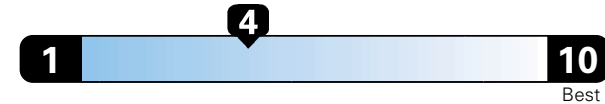

For more information visit: www.jeep.com
 or call 1-877-IAM-JEEP

FCA US LLC

Fuel Economy and Environment

Gasoline Vehicle

Fuel Economy These estimates reflect new EPA methods beginning with 2017 models.
20 MPG
 combined city/hwy
 18 city 23 highway
5.0 gallons per 100 miles

Small SUV 4WD range from 18 to 37 MPG. The best vehicle rates 136 MPGe.

You spend \$2,250
 in fuel costs over 5 years compared to the average new vehicle.

Annual fuel cost \$1,800

Fuel Economy & Greenhouse Gas Rating (tailpipe only)