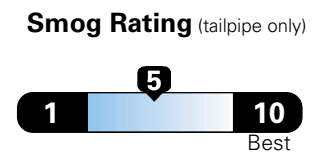

This vehicle emits 459 grams CO2 per mile. The best emits 0 grams per mile (tailpipe only). Producing and distributing fuel also creates emissions; learn more at fuel economy.gov.

Actual results will vary for many reasons, including driving conditions and how you drive and maintain your vehicle. The average new vehicle gets 27 MPG and cost $6,750 to fuel over 5 years. Cost estimates are based on 15,000 miles per year at $2.40 per gallon. MPGe is miles per gasoline gallon equivalent. Vehicle emissions are a significant cause of climate change and smog.

fuel economy.gov
Calculate personalized estimates and compare vehicles