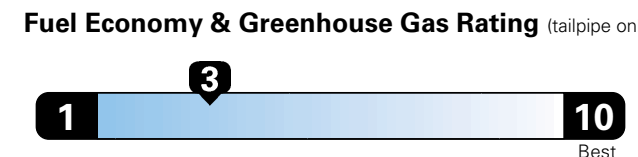

MANUFACTURER'S SUGGESTED RETAIL PRICE OF THIS MODEL INCLUDING DEALER PREPARATION

Base Price: \$31,445

JEOP WRANGLER UNLIMITED SPORT
Exterior Color: Sting-Gray Clear-Coat Exterior Paint
Interior Color: Black Interior Color
Interior: Cloth Seats with Adjustable Head Restraints
Engine: 3.6L V6 24V VVT Engine w/ ESS
Transmission: 6-Speed Manual Transmission

Fuel Economy and Environment

Gasoline Vehicle

Fuel Economy These estimates reflect new EPA methods beginning with 2017 models.

19 MPG combined city/hwy
 17 city 23 highway
 5.3 gallons per 100 miles

Small SUV 4WD range from 18 to 37 MPG. The best vehicle rates 136 MPGe.

You spend \$2,750
 in fuel costs over 5 years compared to the average new vehicle.

Annual fuel cost \$1,900

This vehicle emits 459 grams CO2 per mile. The best emits 0 grams per mile (tailpipe only). Producing and distributing fuel also creates emissions; learn more at fuel economy.gov.