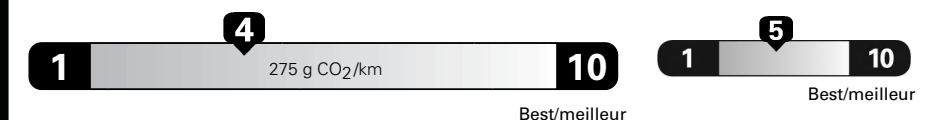

Annual fuel COST
for an annual distance of 20,000 km, and an average fuel price of $1.02 per litre

$ 2 387

Coût annuel en carburant
pour une distance annuelle de 20 000 km, et un prix moyen du carburant de 1,02 $ par litre

**Small SUVs range from /
Les petits VUS font entre**

6.3 - 13.4 Le/100 km

L_e is gasoline litre equivalent
L_e signifie litre équivalent d'essence

Carbon Dioxide Rating / Indice de dioxyde de carbone **Smog Rating / Indice de Smog**