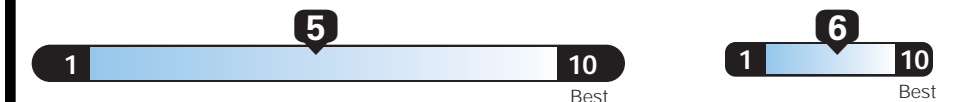

This vehicle emits 379 grams CO2 per mile. The best emits 0 grams per mile (tailpipe only). Producing and distributing fuel also creates emissions; learn more at fuel economy.gov

Actual results will vary for many reasons, including driving conditions and how you drive and maintain your vehicle. The average new vehicle gets 25 MPG and cost $9,000 to fuel over 5 years. Cost estimates are based on 15,000 miles per year at $3.00 per gallon. MPGe is miles per gasoline gallon equivalent. Vehicle emissions are a significant cause of climate change and smog.

fuel economy.gov

Calculate personalized estimates and compare vehicles