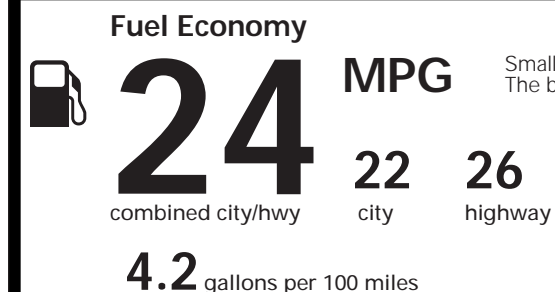

EPA DOT Fuel Economy and Environment

Gasoline Vehicle

You spend
\$500
more in fuel costs
over 5 years
compared to the
average new vehicle.

Annual fuel cost
\$1,900

Fuel Economy & Greenhouse Gas Rating (tailpipe only)