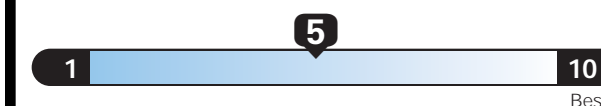

You spend
$500
more in fuel costs
over 5 years
compared to the
average new vehicle.

Annual fuel cost
$1,900

Fuel Economy & Greenhouse Gas Rating (tailpipe only)

Smog Rating (tailpipe only)

This vehicle emits 376 grams CO2 per mile. The best emits 0 grams per mile (tailpipe only). Producing and distributing fuel also creates emissions; learn more at fuel economy.gov

Actual results will vary for many reasons, including driving conditions and how you drive and maintain your vehicle. The average new vehicle gets 25 MPG and cost $9,000 to fuel over 5 years. Cost estimates are based on 15,000 miles per year at $3.00 per gallon. MPGe is miles per gasoline gallon equivalent. Vehicle emissions are a significant cause of climate change and smog.

fuel economy.gov

Calculate personalized estimates and compare vehicles

Smartphone
QR Code™