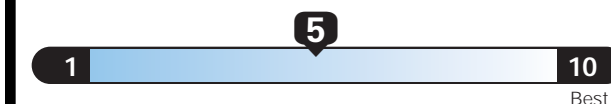

This vehicle emits 376 grams CO2 per mile. The best emits 0 grams per mile (tailpipe only). Producing and distributing fuel also creates emissions; learn more at fuel economy.gov

Actual results will vary for many reasons, including driving conditions and how you drive and maintain your vehicle. The average new vehicle gets 25 MPG and cost $9,000 to fuel over 5 years. Cost estimates are based on 15,000 miles per year at $3.00 per gallon. MPGe is miles per gasoline gallon equivalent. Vehicle emissions are a significant cause of climate change and smog.

fuel economy.gov

Calculate personalized estimates and compare vehicles

Smartphone QR Code™