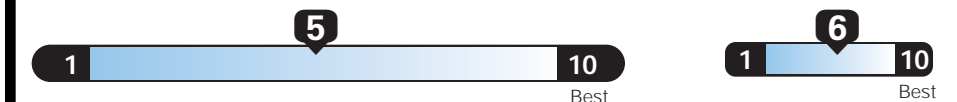

This vehicle emits 398 grams CO2 per mile. The best emits 0 grams per mile (tailpipe only). Producing and distributing fuel also creates emissions; learn more at fuel economy.gov

Actual results will vary for many reasons, including driving conditions and how you drive and maintain your vehicle. The average new vehicle gets 25 MPG and cost $9,000 to fuel over 5 years. Cost estimates are based on 15,000 miles per year at $3.00 per gallon. MPGe is miles per gasoline gallon equivalent. Vehicle emissions are a significant cause of climate change and smog.

fuel economy.gov
Calculate personalized estimates and compare vehicles