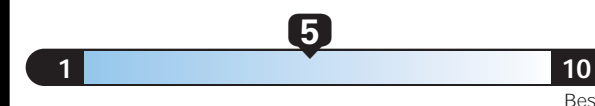

Fuel Economy & Greenhouse Gas Rating (tailpipe only)

Smog Rating (tailpipe only)

This vehicle emits 398 grams CO2 per mile. The best emits 0 grams per mile (tailpipe only). Producing and distributing fuel also creates emissions; learn more at fuel economy.gov

Actual results will vary for many reasons, including driving conditions and how you drive and maintain your vehicle. The average new vehicle gets 25 MPG and cost $9,000 to fuel over 5 years. Cost estimates are based on 15,000 miles per year at $3.00 per gallon. MPGe is miles per gasoline gallon equivalent. Vehicle emissions are a significant cause of climate change and smog.

fuel economy.gov

Calculate personalized estimates and compare vehicles

Smartphone QR Code™