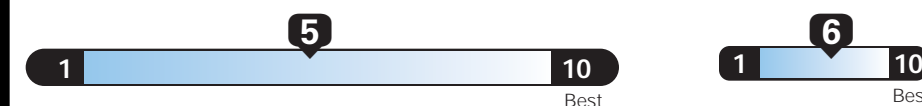

This vehicle emits 400 grams CO2 per mile. The best emits 0 grams per mile (tailpipe only). Producing and distributing fuel also creates emissions; learn more at fuel economy.gov

Actual results will vary for many reasons, including driving conditions and how you drive and maintain your vehicle. The average new vehicle gets 26 MPG and cost $7,000 to fuel over 5 years. Cost estimates are based on 15,000 miles per year at $2.45 per gallon. MPGe is miles per gasoline gallon equivalent. Vehicle emissions are a significant cause of climate change and smog.

fuel economy.gov
Calculate personalized estimates and compare vehicles