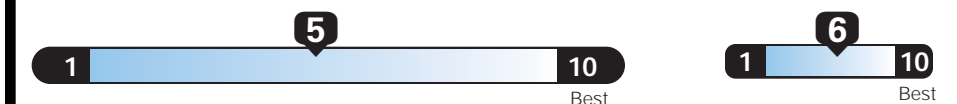

This vehicle emits 400 grams CO2 per mile. The best emits 0 grams per mile (tailpipe only). Producing and distributing fuel also creates emissions; learn more at fuel economy.gov

Actual results will vary for many reasons, including driving conditions and how you drive and maintain your vehicle. The average new vehicle gets 26 MPG and cost $7,000 to fuel over 5 years. Cost estimates are based on 15,000 miles per year at $2.45 per gallon. MPGe is miles per gasoline gallon equivalent. Vehicle emissions are a significant cause of climate change and smog.

fuel economy.gov

Calculate personalized estimates and compare vehicles