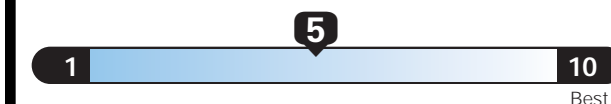

EPA DOT Fuel Economy and Environment

Gasoline Vehicle

Fuel Economy
22 MPG
combined city/hwy
4.5 gallons per 100 miles

Small SUV 4WD range from 17 to 33 MPG. The best vehicle rates 119 MPGe.

20 city
26 highway

You spend
\$1,250
more in fuel costs
over 5 years
compared to the
average new vehicle.

Annual fuel cost
\$2,050

Fuel Economy & Greenhouse Gas Rating (tailpipe only)

Smog Rating (tailpipe only)

This vehicle emits 398 grams CO2 per mile. The best emits 0 grams per mile (tailpipe only). Producing and distributing fuel also creates emissions; learn more at fuel economy.gov