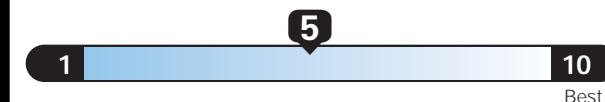

Fuel Economy & Greenhouse Gas Rating (tailpipe only)

Smog Rating (tailpipe only)

This vehicle emits 398 grams CO2 per mile. The best emits 0 grams per mile (tailpipe only). Producing and distributing fuel also creates emissions; learn more at fuel economy.gov

Actual results will vary for many reasons, including driving conditions and how you drive and maintain your vehicle. The average new vehicle gets 25 MPG and cost $9,000 to fuel over 5 years. Cost estimates are based on 15,000 miles per year at $3.00 per gallon. MPGe is miles per gasoline gallon equivalent. Vehicle emissions are a significant cause of climate change and smog.

fuel economy.gov

Calculate personalized estimates and compare vehicles