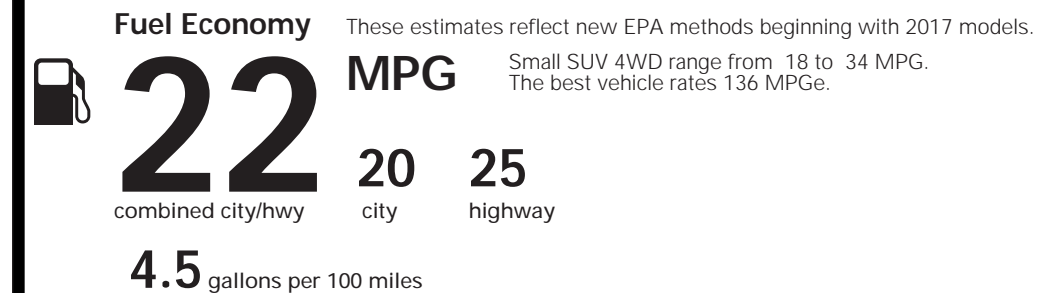

EPA DOT Fuel Economy and Environment

Gasoline Vehicle

You spend
\$1,250
more in fuel costs
over 5 years
compared to the
average new vehicle.

Annual fuel COST
\$1,650

Fuel Economy & Greenhouse Gas Rating (tailpipe only)