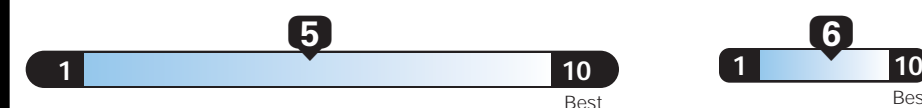

EPA DOT Fuel Economy and Environment

Gasoline Vehicle

Fuel Economy These estimates reflect new EPA methods beginning with 2017 models. Small SUV 4WD range from 18 to 33 MPG. The best vehicle rates 119 MPGe.

22 MPG
combined city/hwy

20 city

25 highway

4.5 gallons per 100 miles

You spend **\$1,250** more in fuel costs over 5 years compared to the average new vehicle.

Annual fuel COST **\$1,650**

Fuel Economy & Greenhouse Gas Rating (tailpipe only) Smog Rating (tailpipe only)