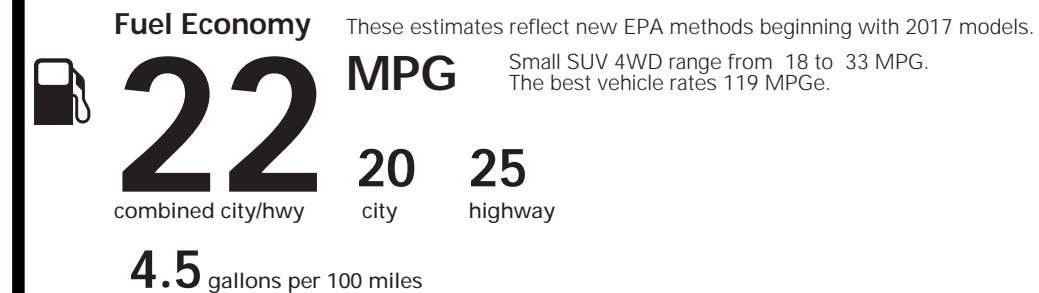

EPA DOT Fuel Economy and Environment

Gasoline Vehicle

You spend
\$1,250
more in fuel costs
over 5 years
compared to the
average new vehicle.

Annual fuel cost
\$1,650

Fuel Economy & Greenhouse Gas Rating (tailpipe only)