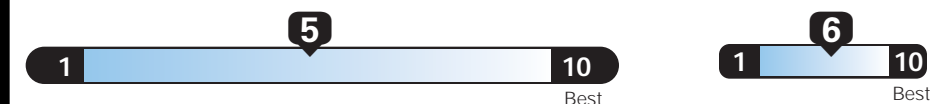

Fuel Economy & Greenhouse Gas Rating (tailpipe only) Smog Rating (tailpipe only)

This vehicle emits 400 grams CO2 per mile. The best emits 0 grams per mile (tailpipe only). Producing and distributing fuel also creates emissions; learn more at fuel economy.gov

Actual results will vary for many reasons, including driving conditions and how you drive and maintain your vehicle. The average new vehicle gets 26 MPG and cost $7,000 to fuel over 5 years. Cost estimates are based on 15,000 miles per year at $2.45 per gallon. MPGe is miles per gasoline gallon equivalent. Vehicle emissions are a significant cause of climate change and smog.

fuel economy.gov

Calculate personalized estimates and compare vehicles

GOVERNMENT 5-STAR SAFETY RATINGS

Overall Vehicle Score

Not Rated

Based on the combined ratings of frontal, side, and rollover. Should ONLY be compared to other vehicles of similar size and weight.

Frontal Crash

Driver Passenger

★★★★

Based on the risk of injury in a frontal impact.

Should ONLY be compared to other vehicles of similar size and weight.

Side Crash

Front seat Rear seat

Not Rated Not Rated

Based on the risk of injury in a side impact.

Rollover

★★★★

Based on the risk of rollover in a single-vehicle crash.

Star ratings range from 1 to 5 stars (★★★★★) with 5 being the highest.

Source: National Highway Traffic Safety Administration (NHTSA)

www.safercar.gov or 1-888-327-4236

The safety ratings above are based on Federal Government tests of particular vehicles equipped with certain features and options. The performance of this vehicle may differ.

PARTS CONTENT INFORMATION

FOR VEHICLES IN THIS CARLINE:
U.S./CANADIAN PARTS CONTENT: 61%
MAJOR SOURCES OF FOREIGN PARTS

CONTENT:
MEXICO: 16%
NOTE: PARTS CONTENT DOES NOT INCLUDE FINAL ASSEMBLY, DISTRIBUTION, OR OTHER NON-PARTS COSTS.

FOR THIS VEHICLE:
FINAL ASSEMBLY POINT:
BELVIDERE, ILLINOIS, U.S.A.

COUNTRY OF ORIGIN:
ENGINE: UNITED STATES
TRANSMISSION: KOREA, REPUBLIC OF