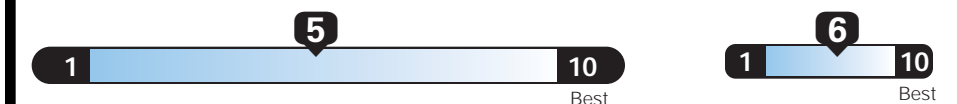

EPA DOT Fuel Economy and Environment

Gasoline Vehicle

You spend **\$1,250** more in fuel costs over 5 years compared to the average new vehicle.

Annual fuel cost **\$1,650**

Fuel Economy & Greenhouse Gas Rating (tailpipe only) Smog Rating (tailpipe only)