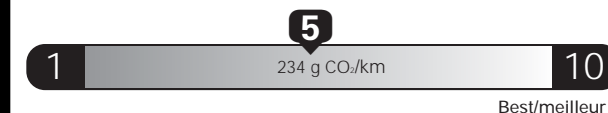

Annual fuel COST
for an annual distance of 20,000 km, and an average fuel price of $1.09 per litre

$ 2 180

Coût annuel en carburant
pour une distance annuelle de 20 000 km, et un prix moyen du carburant de 1,09 $ par litre

Small SUVs range from /
Les petits VUS
font entre

7.4 - 14.4 L/100 km

L_e is gasoline litre equivalent
L_e signifie litre équivalent d'essence

Carbon Dioxide Rating / Indice de dioxyde de carbone