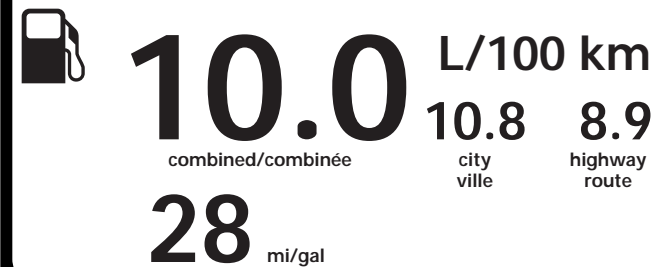

Canada

ENERGUIDE

Gasoline Vehicle
Véhicule à essence

Fuel Consumption / Consommation de carburant

Annual fuel COST
 for an annual distance of 20,000 km, and an average fuel price of \$1.09 per litre

\$ 2 180