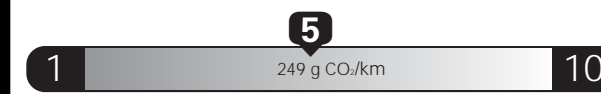

* Whichever comes first. Some conditions may apply.†The 5-year/100,000-kilometre Powertrain Limited Warranty does not apply to vehicles sold for certain commercial uses. See your retailer for full details.

*This Vehicle Is Manufactured To Meet Specific Canadian Requirements.
This Vehicle Is Not Manufactured For Sale Or Registration Outside Of Canada.*

Canada

ENERGUIDE

Gasoline Vehicle
Véhicule à essence

Fuel Consumption / Consommation de carburant

10.6 L/100 km
combined/combinaée

11.7 city
ville

9.2 highway
route

27 mi/gal

Annual fuel cost

for an annual distance of 20,000 km, and an average fuel price of $0.93 per litre

$ 1 972

Coût annuel en carburant

pour une distance annuelle de 20 000 km, et un prix moyen du carburant de 0,93 $ par litre

Small SUVs range from /
Les petits VUS
font entre

7.2 - 13.4 L/100 km

L_e is gasoline litre equivalent
L_e signifie litre équivalent d'essence

Carbon Dioxide Rating / Indice de dioxyde de carbone