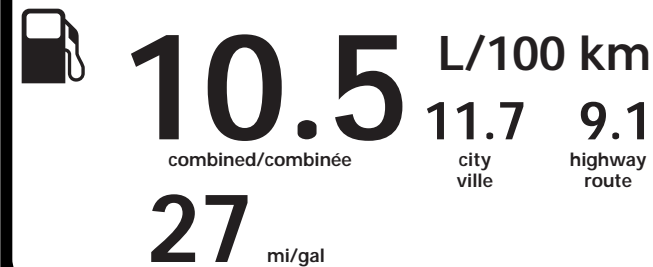

Canada

ENERGUIDE

Gasoline Vehicle
Véhicule à essence

Fuel Consumption / Consommation de carburant

Annual fuel cost
 for an annual distance of 20,000 km, and an average fuel price of \$1.09 per litre

\$ 2 289