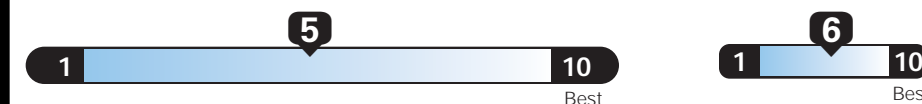

This vehicle emits 385 grams CO2 per mile. The best emits 0 grams per mile (tailpipe only). Producing and distributing fuel also creates emissions; learn more at fuel economy.gov

Actual results will vary for many reasons, including driving conditions and how you drive and maintain your vehicle. The average new vehicle gets 24 MPG and cost $11,000 to fuel over 5 years. Cost estimates are based on 15,000 miles per year at $3.50 per gallon. MPGe is miles per gasoline gallon equivalent. Vehicle emissions are a significant cause of climate change and smog.

fuel economy.gov

Calculate personalized estimates and compare vehicles

Smartphone QR Code™

GOVERNMENT 5-STAR SAFETY RATINGS

Overall Vehicle Score

Not Rated

Based on the combined ratings of frontal, side, and rollover. Should ONLY be compared to other vehicles of similar size and weight.

Frontal
Crash

Driver
Passenger

★★★★
★★★★★

Based on the risk of injury in a frontal impact. Should ONLY be compared to other vehicles of similar size and weight.

Side
Crash

Front seat
Rear seat

Not Rated
Not Rated

Based on the risk of injury in a side impact.

Rollover

★★★

Based on the risk of rollover in a single-vehicle crash.

Star ratings range from 1 to 5 stars (★★★★★) with 5 being the highest.

Source: National Highway Traffic Safety Administration (NHTSA)

www.safercar.gov or 1-888-327-4236

PARTS CONTENT INFORMATION

FOR VEHICLES IN THIS CARLINE:

U.S./CANADIAN PARTS CONTENT: 65 %
NOTE: PARTS CONTENT DOES NOT INCLUDE FINAL ASSEMBLY, DISTRIBUTION, OR OTHER NON-PARTS COSTS.

FOR THIS VEHICLE:

FINAL ASSEMBLY POINT:
BELVIDERE, ILLINOIS, U.S.A.

COUNTRY OF ORIGIN:

ENGINE: UNITED STATES
TRANSMISSION: KOREA, REPUBLIC OF

The safety ratings above are based on Federal Government tests of particular vehicles equipped with certain features and options. The performance of this vehicle may differ.