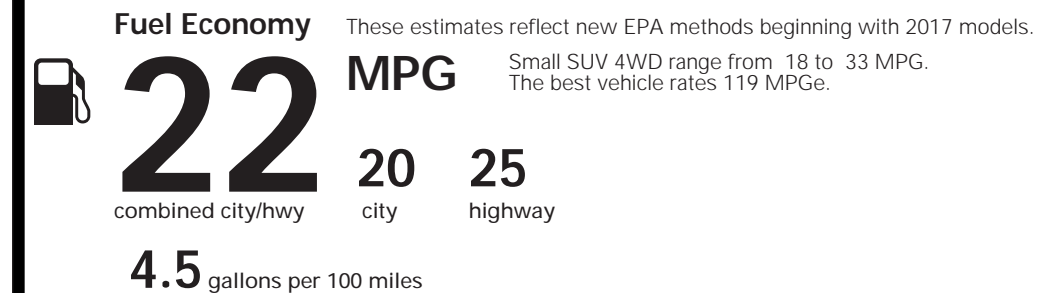

MANUFACTURER'S SUGGESTED RETAIL PRICE OF THIS MODEL INCLUDING DEALER PREPARATION

Base Price: \$25,840

JEEP PATRIOT LATITUDE 4X4

Exterior Color: Billet Silver Metallic Clear-Coat Exterior Paint

Interior Color: Dark Slate Gray Interior Color

EPA DOT Fuel Economy and Environment

Gasoline Vehicle

You spend \$1,250 more in fuel costs over 5 years compared to the average new vehicle.

Annual fuel COST \$1,650

Fuel Economy & Greenhouse Gas Rating (tailpipe only)