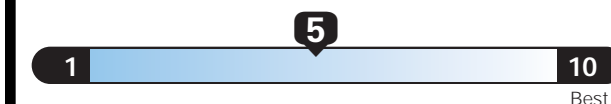

Fuel Economy & Greenhouse Gas Rating (tailpipe only)

Smog Rating (tailpipe only)

This vehicle emits 400 grams CO2 per mile. The best emits 0 grams per mile (tailpipe only). Producing and distributing fuel also creates emissions; learn more at fuel economy.gov

Actual results will vary for many reasons, including driving conditions and how you drive and maintain your vehicle. The average new vehicle gets 26 MPG and cost $7,000 to fuel over 5 years. Cost estimates are based on 15,000 miles per year at $2.45 per gallon. MPGe is miles per gasoline gallon equivalent. Vehicle emissions are a significant cause of climate change and smog.

fuel economy.gov

Calculate personalized estimates and compare vehicles

Smartphone QR Code™