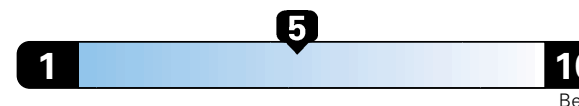

2019 MODEL YEAR

Jeep CHEROKEE LATITUDE FWD

For more information visit: www.jeep.com
or call 1-877-IAM-JEEP

FCA US LLC

THIS VEHICLE IS MANUFACTURED TO MEET SPECIFIC UNITED STATES REQUIREMENTS. THIS VEHICLE IS NOT MANUFACTURED FOR SALE OR REGISTRATION OUTSIDE OF THE UNITED STATES.

MANUFACTURER'S SUGGESTED RETAIL PRICE OF THIS MODEL INCLUDING DEALER PREPARATION

Base Price: $23,995

JEOP CHEROKEE LATITUDE FWD

Exterior Color: Light Brownstone Pearl-Coat Exterior Paint

Interior Color: Black / Light Frost Beige Interior Colors

Interior: Cloth Bucket Seats

Engine: 2.4L I4 MultiAir® Engine

Transmission: 9-Speed Automatic Transmission

STANDARD EQUIPMENT (UNLESS REPLACED BY OPTIONAL EQUIPMENT)

FUNCTIONAL/SAFETY FEATURES

Advanced Multistage Front Airbags

Supplemental Side-Curtain Front and Rear Airbags

Supplemental Front Seat-Mounted Side Airbags

LATCH Ready Child Seat Anchor System

ParkView® Rear Back Up Camera

Keyless Entry with Panic Alarm

All Speed Traction Control

Electronic Stability Control

Electronic Roll Mitigation

4-Wheel Disc Anti-Lock Brakes

Speed Control

Tire-Fill Alert

Tire Pressure Monitoring Display

Capless Fuel-Filler

INTERIOR FEATURES

Uconnect® 4 with 7-Inch Display

Apple CarPlay® Capable

Google Android Auto™ Capable

Cluster 3.5-Inch TFT Black and White Display

Integrated Voice Command with Bluetooth®

Media Center Electronics Storage

6-Speakers

12-Volt Auxiliary Power Outlet

Power Windows with Driver's One-Touch-Down Feature

EXTERIOR FEATURES

17-Inch x 7-inch Full Face Steel Wheels

225/60R17 BSW All-Season Tires

Tire Service Kit (No Compact Spare)

Power-Heated Mirrors

Automatic Headlamps

LED Low / High Beam Headlamps

LED Fog Lamps

Bright Side Roof Rails