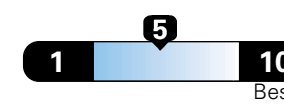

4.0 gallons per 100 miles

You spend \$750
in fuel costs
over 5 years
compared to the
average new vehicle.

Annual fuel cost \$1,550

Fuel Economy & Greenhouse Gas Rating (tailpipe only)

Smog Rating (tailpipe only)