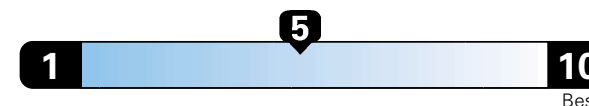

2019 MODEL YEAR

Jeep CHEROKEE LATITUDE FWD

For more information visit: www.jeep.com
or call 1-877-IAM-JEEP

FCA US LLC

THIS VEHICLE IS MANUFACTURED TO MEET SPECIFIC UNITED STATES REQUIREMENTS. THIS VEHICLE IS NOT MANUFACTURED FOR SALE OR REGISTRATION OUTSIDE OF THE UNITED STATES.

MANUFACTURER'S SUGGESTED RETAIL PRICE OF THIS MODEL INCLUDING DEALER PREPARATION

Base Price: $24,795

JEEP CHEROKEE LATITUDE FWD

Exterior Color: Diamond Black Crystal Pearl-Coat Exterior Paint

Interior Color: Black Interior Color

Interior: Cloth Bucket Seats

Engine: 2.4L I4 MultiAir® Engine

Transmission: 9-Speed Automatic Transmission

STANDARD EQUIPMENT (UNLESS REPLACED BY OPTIONAL EQUIPMENT)

FUNCTIONAL/SAFETY FEATURES

- Advanced Multistage Front Airbags
- Supplemental Side-Curtain Front and Rear Airbags
- Supplemental Front Seat-Mounted Side Airbags
- LATCH Ready Child Seat Anchor System
- ParkView® Rear Back-Up Camera
- Keyless Entry with Panic Alarm
- All Speed Traction Control
- Electronic Stability Control
- Electronic Roll Mitigation
- 4-Wheel Disc Anti-Lock Brakes
- Speed Control
- Tire-Fill Alert
- Tire Pressure Monitoring Display
- Capless Fuel-Fill

INTERIOR FEATURES

- Uconnect® 4 with 7-Inch Display
- Apple CarPlay®
- Google Android Auto™
- Cluster 3.5-Inch TFT Black and White Display
- Integrated Voice Command with Bluetooth®
- Media Center Electronics Storage
- 6-Speakers
- 12-Volt Auxiliary Power Outlet
- Power Windows with Driver's One-Touch Feature

EXTERIOR FEATURES

- 17-Inch x 7-inch Full Face Steel Wheels
- 225/60R17 BSW All-Season Tires
- Tire Service Kit (No Compact Spare)
- Power-Heated Mirrors
- Automatic Headlamps

LED Low / High Beam Headlamps

Front LED Fog Lamps

Bright Side Roof Rails

OPTIONAL EQUIPMENT (May Replace Standard Equipment)