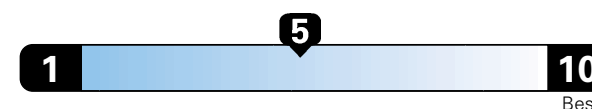

**4.0** gallons per 100 miles

You spend

**\$750**

in fuel costs  
over 5 years  
compared to the  
average new vehicle.

Annual fuel cost

**\$1,550**

Fuel Economy & Greenhouse Gas Rating (tailpipe only)

Smog Rating (tailpipe only)