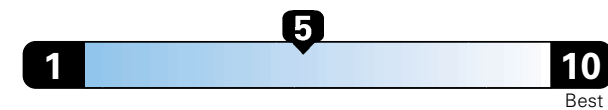

2019 MODEL YEAR

Jeep CHEROKEE LATITUDE FWD

For more information visit: www.jeep.com
or call 1-877-IAM-JEEP

FCA US LLC

THIS VEHICLE IS MANUFACTURED TO MEET SPECIFIC UNITED STATES REQUIREMENTS. THIS VEHICLE IS NOT MANUFACTURED FOR SALE OR REGISTRATION OUTSIDE OF THE UNITED STATES.

MANUFACTURER'S SUGGESTED RETAIL PRICE OF THIS MODEL INCLUDING DEALER PREPARATION

Base Price: $25,045

JEOP CHEROKEE LATITUDE FWD
Exterior Color: Diamond Black Crystal Pearl-Coat Exterior Paint
Interior Color: Black Interior Color
Interior: Cloth Bucket Seats
Engine: 2.4L I4 MultiAir® Engine
Transmission: 9-Speed Automatic Transmission
STANDARD EQUIPMENT (UNLESS REPLACED BY OPTIONAL EQUIPMENT)
FUNCTIONAL/SAFETY FEATURES

Advanced Multistage Front Airbags
Supplemental Side-Curtain Front and Rear Airbags
Supplemental Front Seat-Mounted Side Airbags
LATCH Ready Child Seat Anchor System
ParkView® Rear Back-Up Camera
Keyless Entry with Panic Alarm
All Speed Traction Control
Electronic Stability Control
Electronic Roll Mitigation
4-Wheel Disc Anti-Lock Brakes
Speed Control
Tire-Fill Alert
Tire Pressure Monitoring Display
Capless Fuel-Fill

INTERIOR FEATURES

Uconnect® 4 with 7-Inch Display
Apple CarPlay®
Google Android Auto™
Cluster 3.5-Inch TFT Black and White Display
Integrated Voice Command with Bluetooth®
Media Center Electronics Storage
6-Speakers
12-Volt Auxiliary Power Outlet
Power Windows with Driver's One-Touch Feature

EXTERIOR FEATURES

17-Inch x 7-inch Full Face Steel Wheels
225/60R17 BSW All-Season Tires
Tire Service Kit (No Compact Spare)
Power-Heated Mirrors
Automatic Headlamps
LED Low / High Beam Headlamps
Front LED Fog Lamps
Bright Side Roof Rails