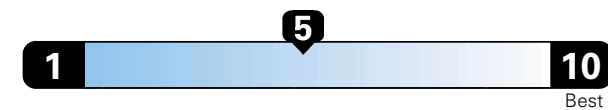

2019 MODEL YEAR

Jeep CHEROKEE LATITUDE FWD

For more information visit: www.jeep.com
or call 1-877-IAM-JEEP

FCA US LLC

THIS VEHICLE IS MANUFACTURED TO MEET SPECIFIC UNITED STATES REQUIREMENTS. THIS VEHICLE IS NOT MANUFACTURED FOR SALE OR REGISTRATION OUTSIDE OF THE UNITED STATES.

MANUFACTURER'S SUGGESTED RETAIL PRICE OF THIS MODEL INCLUDING DEALER PREPARATION

Base Price: $24,545

JEOP CHEROKEE LATITUDE FWD
Exterior Color: Diamond Black Crystal Pearl-Coat Exterior Paint
Interior Color: Black Interior Color
Interior: Cloth Bucket Seats
Engine: 2.4L I4 MultiAir® Engine
Transmission: 9-Speed Automatic Transmission
STANDARD EQUIPMENT (UNLESS REPLACED BY OPTIONAL EQUIPMENT)
FUNCTIONAL/SAFETY FEATURES

Advanced Multistage Front Airbags
Supplemental Side-Curtain Front and Rear Airbags
Supplemental Front Seat-Mounted Side Airbags
LATCH Ready Child Seat Anchor System
ParkView® Rear Back-Up Camera
Keyless Entry with Panic Alarm
All Speed Traction Control
Electronic Stability Control
Electronic Roll Mitigation
4-Wheel Disc Anti-Lock Brakes
Speed Control
Tire-Fill Alert
Tire Pressure Monitoring Display
Capless Fuel-Fill

INTERIOR FEATURES

Uconnect® 4 with 7-Inch Display
Apple CarPlay®
Google Android Auto™
Cluster 3.5-Inch TFT Black and White Display
Integrated Voice Command with Bluetooth®
Media Center Electronics Storage
6-Speakers
12-Volt Auxiliary Power Outlet
Power Windows with Driver's One-Touch Feature

EXTERIOR FEATURES

17-Inch x 7-inch Full Face Steel Wheels
225/60R17 BSW All-Season Tires
Tire Service Kit (No Compact Spare)
Power-Heated Mirrors
Automatic Headlamps
LED Low / High Beam Headlamps
Front LED Fog Lamps
Bright Side Roof Rails