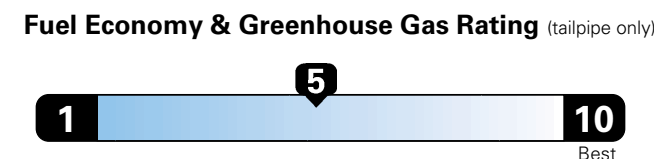

This vehicle emits 352 grams CO2 per mile. The best emits 0 grams per mile (tailpipe only). Producing and distributing fuel also creates emissions; learn more at fuel economy.gov.

Actual results will vary for many reasons, including driving conditions and how you drive and maintain your vehicle. The average new vehicle gets 27 MPG and cost $7,000 to fuel over 5 years. Cost estimates are based on 15,000 miles per year at $2.55 per gallon. MPGe is miles per gasoline gallon equivalent. Vehicle emissions are a significant cause of climate change and smog.

fuel economy.gov

Calculate personalized estimates and compare vehicles

GOVERNMENT 5-STAR SAFETY RATINGS

Overall Vehicle Score Not Rated

Based on the combined ratings of frontal, side, and rollover. Should ONLY be compared to other vehicles of similar size and weight.

Frontal Crash Driver Passenger Not Rated Not Rated

Based on the risk of injury in a frontal impact. Should ONLY be compared to other vehicles of similar size and weight.

Side Crash Front seat Rear seat Not Rated Not Rated

Based on the risk of injury in a side impact.

Rollover ★★★★★

Based on the risk of rollover in a single-vehicle crash.

Star ratings range from 1 to 5 stars (★★★★★) with 5 being the highest. Source: National Highway Traffic Safety Administration (NHTSA) www.safercar.gov or 1-888-327-4236

The safety ratings above are based on Federal Government tests of particular vehicles equipped with certain features and options. The performance of this vehicle may differ.

PARTS CONTENT INFORMATION

FOR VEHICLES IN THIS CARLINE:
U.S./CANADIAN PARTS CONTENT: 69%
MAJOR SOURCES OF FOREIGN PARTS CONTENT:

MEXICO : 20%
NOTE: PARTS CONTENT DOES NOT INCLUDE FINAL ASSEMBLY, DISTRIBUTION, OR OTHER NON-PARTS COSTS.

FOR THIS VEHICLE:
FINAL ASSEMBLY POINT:
BELVIDERE, ILLINOIS, U.S.A.

COUNTRY OF ORIGIN:
ENGINE: UNITED STATES
TRANSMISSION: UNITED STATES

VEHICLE PROTECTION
A PRODUCT OF FCA US LLC

Ask for Mopar Vehicle Protection for your vehicle. We Built It. We Back It.