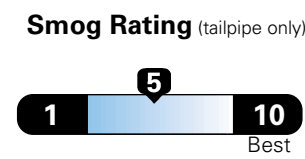

This vehicle emits 352 grams CO2 per mile. The best emits 0 grams per mile (tailpipe only). Producing and distributing fuel also creates emissions; learn more at fuel economy.gov.

Actual results will vary for many reasons, including driving conditions and how you drive and maintain your vehicle. The average new vehicle gets 27 MPG and cost $7,000 to fuel over 5 years. Cost estimates are based on 15,000 miles per year at $2.55 per gallon. MPGe is miles per gasoline gallon equivalent. Vehicle emissions are a significant cause of climate change and smog.

fuel economy.gov

Calculate personalized estimates and compare vehicles