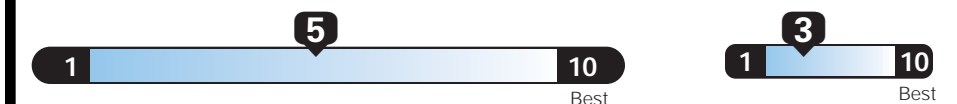

Fuel Economy & Greenhouse Gas Rating (tailpipe only) Smog Rating (tailpipe only)

This vehicle emits 361 grams CO2 per mile. The best emits 0 grams per mile (tailpipe only). Producing and distributing fuel also creates emissions; learn more at fuel economy.gov

Actual results will vary for many reasons, including driving conditions and how you drive and maintain your vehicle. The average new vehicle gets 27 MPG and cost $6,750 to fuel over 5 years. Cost estimates are based on 15,000 miles per year at $2.40 per gallon. This is a dual fueled automobile. MPGe is miles per gasoline gallon equivalent. Vehicle emissions are a significant cause of climate change and smog.

fuel economy.gov

Calculate personalized estimates and compare vehicles