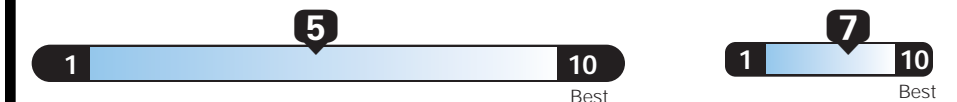

This vehicle emits 361 grams CO2 per mile. The best emits 0 grams per mile (tailpipe only). Producing and distributing fuel also creates emissions; learn more at fuel economy.gov

Actual results will vary for many reasons, including driving conditions and how you drive and maintain your vehicle. The average new vehicle gets 27 MPG and cost $6,750 to fuel over 5 years. Cost estimates are based on 15,000 miles per year at $2.40 per gallon. MPGe is miles per gasoline gallon equivalent. Vehicle emissions are a significant cause of climate change and smog.

fuel economy.gov

Calculate personalized estimates and compare vehicles

Smartphone QR Code™

GOVERNMENT 5-STAR SAFETY RATINGS

Overall Vehicle Score ★★★★★

Based on the combined ratings of frontal, side, and rollover. Should ONLY be compared to other vehicles of similar size and weight.

Frontal Crash Driver Passenger ★★★★★ ★★★★★

Based on the risk of injury in a frontal impact. Should ONLY be compared to other vehicles of similar size and weight.

Side Crash Front seat Rear seat ★★★★★ ★★★★★

Based on the risk of injury in a side impact.

Rollover ★★★★★

Based on the risk of rollover in a single-vehicle crash.

Star ratings range from 1 to 5 stars (★★★★★) with 5 being the highest.

Source: National Highway Traffic Safety Administration (NHTSA)

www.safercar.gov or 1-888-327-4236

The safety ratings above are based on Federal Government tests of particular vehicles equipped with certain features and options. The performance of this vehicle may differ.

PARTS CONTENT INFORMATION

FOR VEHICLES IN THIS CARLINE:
U.S./CANADIAN PARTS CONTENT: 72%

MAJOR SOURCES OF FOREIGN PARTS CONTENT:

MEXICO: 18%
NOTE: PARTS CONTENT DOES NOT INCLUDE FINAL ASSEMBLY, DISTRIBUTION, OR OTHER NON-PARTS COSTS.

FOR THIS VEHICLE:

FINAL ASSEMBLY POINT:
BELVIDERE, ILLINOIS, U.S.A.

COUNTRY OF ORIGIN:
ENGINE: UNITED STATES
TRANSMISSION: UNITED STATES