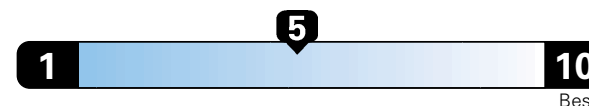

2019 MODEL YEAR

Jeep CHEROKEE LATITUDE FWD

For more information visit: www.jeep.com
or call 1-877-IAM-JEEP

FCA US LLC

THIS VEHICLE IS MANUFACTURED TO MEET SPECIFIC UNITED STATES REQUIREMENTS. THIS VEHICLE IS NOT MANUFACTURED FOR SALE OR REGISTRATION OUTSIDE OF THE UNITED STATES.

MANUFACTURER'S SUGGESTED RETAIL PRICE OF THIS MODEL INCLUDING DEALER PREPARATION

Base Price: $24,195

JEOP CHEROKEE LATITUDE FWD
Exterior Color: Billet Silver Metallic Clear Coat Exterior Paint
Interior Color: Black Interior Color
Interior: Cloth Bucket Seats
Engine: 2.4L I4 MultiAir® Engine
Transmission: 9-Speed Automatic Transmission
STANDARD EQUIPMENT (UNLESS REPLACED BY OPTIONAL EQUIPMENT)
FUNCTIONAL/SAFETY FEATURES

- Advanced Multistage Front Airbags
- Supplemental Side-Curtain Front and Rear Airbags
- Supplemental Front Seat-Mounted Side Airbags
- LATCH Ready Child Seat Anchor System
- ParkView® Rear Back Up Camera
- Keyless Entry with Panic Alarm
- All Speed Traction Control
- Electronic Stability Control
- Electronic Roll Mitigation
- 4-Wheel Disc Anti-Lock Brakes
- Speed Control
- Tire-Fill Alert
- Tire Pressure Monitoring Display
- Capless Fuel-Fill

INTERIOR FEATURES

- Uconnect® 4 with 7-Inch Display
- Apple CarPlay® Capable
- Google Android Auto™ Capable
- Cluster 3.5-Inch TFT Black and White Display
- Integrated Voice Command with Bluetooth®
- Media Center Electronics Storage
- 6-Speakers
- 12-Volt Auxiliary Power Outlet
- Power Windows with Driver's One-Touch-Down Feature

EXTERIOR FEATURES

- 17-Inch x 7-inch Full Face Steel Wheels
- 225/60R17 BSW All-Season Tires
- Tire Service Kit (No Compact Spare)
- Power-Heated Mirrors
- Automatic Headlamps