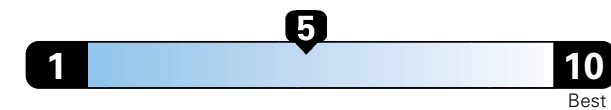

2019 MODEL YEAR

Jeep CHEROKEE LATITUDE FWD

For more information visit: www.jeep.com
or call 1-877-IAM-JEEP

FCA US LLC

THIS VEHICLE IS MANUFACTURED TO MEET SPECIFIC UNITED STATES REQUIREMENTS. THIS VEHICLE IS NOT MANUFACTURED FOR SALE OR REGISTRATION OUTSIDE OF THE UNITED STATES.

MANUFACTURER'S SUGGESTED RETAIL PRICE OF THIS MODEL INCLUDING DEALER PREPARATION

Base Price: $24,795

JEOP CHEROKEE LATITUDE FWD
Exterior Color: Bright White Clear Coat Exterior Paint
Interior Color: Black Interior Color
Interior: Cloth Bucket Seats
Engine: 2.4L I4 MultiAir® Engine
Transmission: 9-Speed Automatic Transmission
STANDARD EQUIPMENT (UNLESS REPLACED BY OPTIONAL EQUIPMENT)
FUNCTIONAL/SAFETY FEATURES

Advanced Multistage Front Airbags
Supplemental Side-Curtain Front and Rear Airbags
Supplemental Front Seat-Mounted Side Airbags
LATCH Ready Child Seat Anchor System
ParkView® Rear Back-Up Camera
Keyless Entry with Panic Alarm
All Speed Traction Control
Electronic Stability Control
Electronic Roll Mitigation
4-Wheel Disc Anti-Lock Brakes
Speed Control
Tire-Fill Alert
Tire Pressure Monitoring Display
Capless Fuel-Fill

INTERIOR FEATURES

Uconnect® 4 with 7-Inch Display
Apple CarPlay®
Google Android Auto™
Cluster 3.5-Inch TFT Black and White Display
Integrated Voice Command with Bluetooth®
Media Center Electronics Storage
6-Speakers
12-Volt Auxiliary Power Outlet
Power Windows with Driver's One-Touch Feature

EXTERIOR FEATURES

17-Inch x 7-inch Full Face Steel Wheels
225/60R17 BSW All-Season Tires
Tire Service Kit (No Compact Spare)
Power-Heated Mirrors
Automatic Headlamps
LED Low / High Beam Headlamps
Front LED Fog Lamps
Bright Side Roof Rails

OPTIONAL EQUIPMENT (May Replace Standard Equipment)
Customer Preferred Package 2BJ