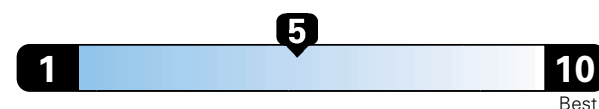

4.0 gallons per 100 miles

You spend

\$750

in fuel costs
over 5 years
compared to the
average new vehicle.

Annual fuel cost

\$1,550

Fuel Economy & Greenhouse Gas Rating (tailpipe only)

Smog Rating (tailpipe only)