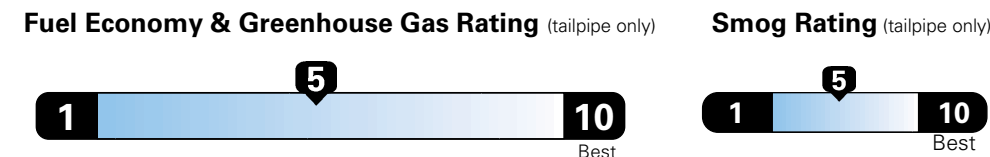

This vehicle emits 352 grams CO2 per mile. The best emits 0 grams per mile (tailpipe only). Producing and distributing fuel also creates emissions; learn more at fuelconomy.gov.

Actual results will vary for many reasons, including driving conditions and how you drive and maintain your vehicle. The average new vehicle gets 27 MPG and cost $7,000 to fuel over 5 years. Cost estimates are based on 15,000 miles per year at $2.55 per gallon. MPGe is miles per gasoline gallon equivalent. Vehicle emissions are a significant cause of climate change and smog.

fuelconomy.gov

Calculate personalized estimates and compare vehicles

GOVERNMENT 5-STAR SAFETY RATINGS

Overall Vehicle Score Not Rated

Based on the combined ratings of frontal, side, and rollover. Should ONLY be compared to other vehicles of similar size and weight.

Frontal Crash Driver Passenger Not Rated Not Rated

Based on the risk of injury in a frontal impact. Should ONLY be compared to other vehicles of similar size and weight.

Side Crash Front seat Rear seat Not Rated Not Rated

Based on the risk of injury in a side impact.

Rollover ★★★★★

Based on the risk of rollover in a single-vehicle crash.

Star ratings range from 1 to 5 stars (★★★★★) with 5 being the highest. Source: National Highway Traffic Safety Administration (NHTSA) www.safercar.gov or 1-888-327-4236

PARTS CONTENT INFORMATION

FOR VEHICLES IN THIS CARLINE:
U.S./CANADIAN PARTS CONTENT: 69%
MAJOR SOURCES OF FOREIGN PARTS CONTENT:

MEXICO : 20%
NOTE: PARTS CONTENT DOES NOT INCLUDE FINAL ASSEMBLY, DISTRIBUTION, OR OTHER NON-PARTS COSTS.

FOR THIS VEHICLE:
FINAL ASSEMBLY POINT:
BELVIDERE, ILLINOIS, U.S.A.

COUNTRY OF ORIGIN:
ENGINE: UNITED STATES
TRANSMISSION: UNITED STATES

The safety ratings above are based on Federal Government tests of particular vehicles equipped with certain features and options. The performance of this vehicle may differ.