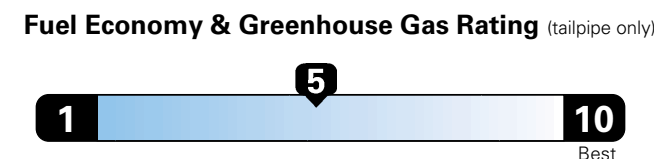

This vehicle emits 352 grams CO2 per mile. The best emits 0 grams per mile (tailpipe only). Producing and distributing fuel also creates emissions; learn more at fuel economy.gov.

Actual results will vary for many reasons, including driving conditions and how you drive and maintain your vehicle. The average new vehicle gets 27 MPG and cost $7,000 to fuel over 5 years. Cost estimates are based on 15,000 miles per year at $2.55 per gallon. MPGe is miles per gasoline gallon equivalent. Vehicle emissions are a significant cause of climate change and smog.

fuel economy.gov

Calculate personalized estimates and compare vehicles

GOVERNMENT 5-STAR SAFETY RATINGS

Overall Vehicle Score Not Rated

Based on the combined ratings of frontal, side, and rollover. Should ONLY be compared to other vehicles of similar size and weight.

Frontal Crash Driver Passenger Not Rated Not Rated

Based on the risk of injury in a frontal impact. Should ONLY be compared to other vehicles of similar size and weight.

Side Crash Front seat Rear seat Not Rated Not Rated

Based on the risk of injury in a side impact.

Rollover ★★★★★

Based on the risk of rollover in a single-vehicle crash.

Star ratings range from 1 to 5 stars (★★★★★) with 5 being the highest. Source: National Highway Traffic Safety Administration (NHTSA) www.safercar.gov or 1-888-327-4236

PARTS CONTENT INFORMATION

FOR VEHICLES IN THIS CARLINE:
U.S./CANADIAN PARTS CONTENT: 69%

MAJOR SOURCES OF FOREIGN PARTS CONTENT:

MEXICO : 20%

NOTE: PARTS CONTENT DOES NOT INCLUDE FINAL ASSEMBLY, DISTRIBUTION, OR OTHER NON-PARTS COSTS.

FOR THIS VEHICLE:

FINAL ASSEMBLY POINT:
BELVIDERE, ILLINOIS, U.S.A.

COUNTRY OF ORIGIN:

ENGINE: UNITED STATES

TRANSMISSION: UNITED STATES

The safety ratings above are based on Federal Government tests of particular vehicles equipped with certain features and options. The performance of this vehicle may differ.