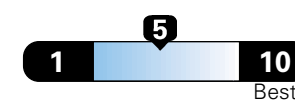

Smog Rating (tailpipe only)

This vehicle emits 352 grams CO2 per mile. The best emits 0 grams per mile (tailpipe only). Producing and distributing fuel also creates emissions; learn more at fuel economy.gov.

Actual results will vary for many reasons, including driving conditions and how you drive and maintain your vehicle. The average new vehicle gets 27 MPG and cost $7,000 to fuel over 5 years. Cost estimates are based on 15,000 miles per year at $2.55 per gallon. MPGe is miles per gasoline gallon equivalent. Vehicle emissions are a significant cause of climate change and smog.

fuel economy.gov

Calculate personalized estimates and compare vehicles