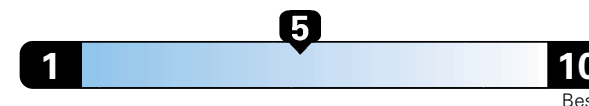

2019 MODEL YEAR

Jeep CHEROKEE LATITUDE FWD

For more information visit: www.jeep.com
or call 1-877-IAM-JEEP

FCA US LLC

THIS VEHICLE IS MANUFACTURED TO MEET SPECIFIC UNITED STATES REQUIREMENTS. THIS VEHICLE IS NOT MANUFACTURED FOR SALE OR REGISTRATION OUTSIDE OF THE UNITED STATES.

MANUFACTURER'S SUGGESTED RETAIL PRICE OF THIS MODEL INCLUDING DEALER PREPARATION

Base Price: $24,545

JEOP CHEROKEE LATITUDE FWD

Exterior Color: Olive Green Pearl-Coat Exterior Paint

Interior Color: Black / Light Frost Beige Interior Colors

Interior: Cloth Bucket Seats

Engine: 2.4L I4 MultiAir® Engine

Transmission: 9-Speed Automatic Transmission

STANDARD EQUIPMENT (UNLESS REPLACED BY OPTIONAL EQUIPMENT)

FUNCTIONAL/SAFETY FEATURES

Advanced Multistage Front Airbags

Supplemental Side-Curtain Front and Rear Airbags

Supplemental Front Seat-Mounted Side Airbags

LATCH Ready Child Seat Anchor System

ParkView® Rear Back-Up Camera

Keyless Entry with Panic Alarm

All Speed Traction Control

Electronic Stability Control

Electronic Roll Mitigation

4-Wheel Disc Anti-Lock Brakes

Speed Control

Tire-Fill Alert

Tire Pressure Monitoring Display

Capless Fuel-Fill

INTERIOR FEATURES

Uconnect® 4 with 7-Inch Display

Apple CarPlay®

Google Android Auto™

Cluster 3.5-Inch TFT Black and White Display

Integrated Voice Command with Bluetooth®

Media Center Electronics Storage

6-Speakers

12-Volt Auxiliary Power Outlet

Power Windows with Driver's One-Touch Feature

EXTERIOR FEATURES

17-Inch x 7-inch Full Face Steel Wheels

225/60R17 BSW All-Season Tires

Tire Service Kit (No Compact Spare)

Power-Heated Mirrors

Automatic Headlamps

LED Low / High Beam Headlamps

Front LED Fog Lamps

Bright Side Roof Rails

OPTIONAL EQUIPMENT (May Replace Standard Equipment)