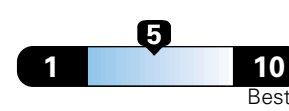

Smog Rating (tailpipe only)

This vehicle emits 352 grams CO2 per mile. The best emits 0 grams per mile (tailpipe only). Producing and distributing fuel also creates emissions; learn more at fuel economy.gov.

Actual results will vary for many reasons, including driving conditions and how you drive and maintain your vehicle. The average new vehicle gets 27 MPG and cost $7,000 to fuel over 5 years. Cost estimates are based on 15,000 miles per year at $2.55 per gallon. MPGe is miles per gasoline gallon equivalent. Vehicle emissions are a significant cause of climate change and smog.

fuel economy.gov

Calculate personalized estimates and compare vehicles