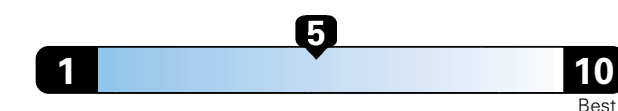

2019 MODEL YEAR

Jeep CHEROKEE LATITUDE FWD

For more information visit: www.jeep.com
or call 1-877-IAM-JEEP

FCA US LLC

THIS VEHICLE IS MANUFACTURED TO MEET SPECIFIC UNITED STATES REQUIREMENTS. THIS VEHICLE IS NOT MANUFACTURED FOR SALE OR REGISTRATION OUTSIDE OF THE UNITED STATES.

MANUFACTURER'S SUGGESTED RETAIL PRICE OF THIS MODEL INCLUDING DEALER PREPARATION

Base Price: $24,795

JEOP CHEROKEE LATITUDE FWD

Exterior Color: Blue Shade Pearl-Coat Exterior Paint
Interior Color: Black / Light Frost Beige Interior Colors

Interior: Cloth Bucket Seats

Engine: 2.4L I4 MultiAir® Engine

Transmission: 9-Speed Automatic Transmission

STANDARD EQUIPMENT (UNLESS REPLACED BY OPTIONAL EQUIPMENT)

FUNCTIONAL/SAFETY FEATURES

- Advanced Multistage Front Airbags
- Supplemental Side-Curtain Front and Rear Airbags
- Supplemental Front Seat-Mounted Side Airbags
- LATCH Ready Child Seat Anchor System
- ParkView® Rear Back-Up Camera
- Keyless Entry with Panic Alarm
- All Speed Traction Control
- Electronic Stability Control
- Electronic Roll Mitigation
- 4-Wheel Disc Anti-Lock Brakes
- Speed Control
- Tire-Fill Alert
- Tire Pressure Monitoring Display
- Capless Fuel-Fill

INTERIOR FEATURES

- Uconnect® 4 with 7-Inch Display
- Apple CarPlay®
- Google Android Auto™
- Cluster 3.5-Inch TFT Black and White Display
- Integrated Voice Command with Bluetooth®
- Media Center Electronics Storage
- 6-Speakers
- 12-Volt Auxiliary Power Outlet
- Power Windows with Driver's One-Touch Feature

EXTERIOR FEATURES

- 17-Inch x 7-inch Full Face Steel Wheels
- 225/60R17 BSW All-Season Tires
- Tire Service Kit (No Compact Spare)
- Power-Heated Mirrors
- Automatic Headlamps
- LED Low / High Beam Headlamps
- Front LED Fog Lamps
- Bright Side Roof Rails