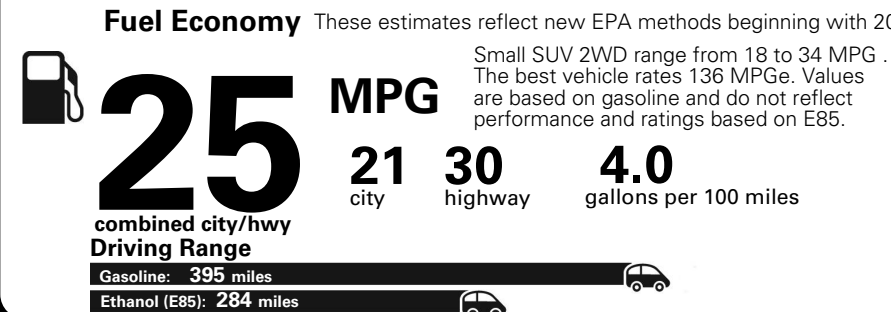

MANUFACTURER'S SUGGESTED RETAIL PRICE OF THIS MODEL INCLUDING DEALER PREPARATION

Base Price: \$24,395

JEOP CHEROKEE LATITUDE FWD
Exterior Color: Granite Crystal Metallic Clear Coat Exterior Paint
Interior Color: Black Interior Color
Interior: Cloth Low-Back Bucket Seats
Engine: 2.4L I4 MultiAir® Engine
Transmission: 9-Speed Automatic Transmission
STANDARD EQUIPMENT (UNLESS REPLACED BY OPTIONAL EQUIPMENT)

**5 YEAR / 60,000 MILE
 POWERTRAIN WARRANTY**

Assembly Point/Port of Entry: BELVIDERE, ILLINOIS, U.S.A. S.L. SHIP TO: SOLD TO:
 VIN: 1C4-PJLCB6JD-588202 L4-VON: 7420 1104

THIS LABEL IS ADDED TO THIS VEHICLE TO COMPLY WITH FEDERAL LAW. THE LABEL CANNOT BE REMOVED OR ALTERED PRIOR TO DELIVERY TO THE ULTIMATE PURCHASER.

Fuel Economy and Environment

**Flexible Fuel Vehicle
 Gasoline-Ethanol (E85)**

**You spend
 \$500
 in fuel costs
 over 5 years**
 compared to the average new vehicle.

**Annual fuel Cost
 \$1,450**

Actual results will vary for many reasons, including driving conditions and how you drive and maintain your vehicle. The average new vehicle gets 27 MPG and cost \$6,750 to fuel over 5 years. Cost estimates are based on 15,000 miles per year at \$2.40 per gallon. This is a dual fueled automobile. MPGe is miles per gasoline gallon equivalent. Vehicle emissions are a significant cause of climate change and smog.