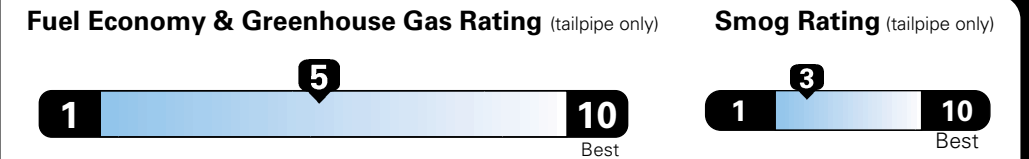

Fuel Economy and Environment

**Flexible Fuel Vehicle
 Gasoline-Ethanol (E85)**

**You spend
 \$500
 in fuel costs
 over 5 years**
 compared to the average new vehicle.

**Annual fuel Cost
 \$1,450**

Actual results will vary for many reasons, including driving conditions and how you drive and maintain your vehicle. The average new vehicle gets 27 MPG and cost \$6,750 to fuel over 5 years. Cost estimates are based on 15,000 miles per year at \$2.40 per gallon. This is a dual fueled automobile. MPGe is miles per gasoline gallon equivalent. Vehicle emissions are a significant cause of climate change and smog.