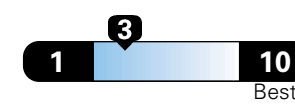

4.0 gallons per 100 miles

You spend

\$750

in fuel costs
over 5 years
compared to the
average new vehicle.

Annual fuel cost

\$1,550

Fuel Economy & Greenhouse Gas Rating (tailpipe only)

Smog Rating (tailpipe only)