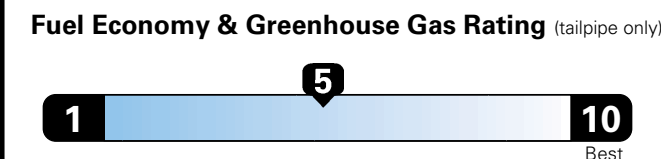

**5 YEAR / 60,000 MILE
 POWERTRAIN WARRANTY**

Fuel Economy and Environment

Gasoline Vehicle

Fuel Economy These estimates reflect new EPA methods beginning with 2017 models.
25 MPG
 combined city/hwy
4.0 gallons per 100 miles

Small SUV 2WD range from 18 to 37 MPG .
The best vehicle rates 136 MPGe.

You spend \$750
in fuel costs over 5 years
 compared to the average new vehicle.

Annual fuel cost \$1,550

This vehicle emits 352 grams CO2 per mile. The best emits 0 grams per mile (tailpipe only). Producing and distributing fuel also creates emissions; learn more at fuel economy.gov.