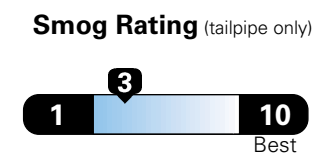

- Uconnect® 4 with 7-Inch Display
- Apple CarPlay® Capable
- Google Android Auto™ Capable
- Cluster 3.5-Inch TFT Black and White Display
- Integrated Voice Command with Bluetooth®
- Media Center Electronics Storage
- 6-Speakers
- 12-Volt Auxiliary Power Outlet
- Power Windows with Driver's One-Touch-Down Feature

EXTERIOR FEATURES

- 17-Inch x 7-inch Full Face Steel Wheels
- 225/60R17 BSW All-Season Tires
- Tire Service Kit (No Compact Spare)
- Power-Heated Mirrors
- Automatic Headlamps

- LED Low / High Beam Headlamps
- LED Fog Lamps
- Bright Side Roof Rails
- **OPTIONAL EQUIPMENT (May Replace Standard Equipment)**
  Customer Preferred Package 2BJ
- Popular Appearance Group $695
- 17-Inch x 7-Inch Painted Aluminum Wheels
- Deep Tint Sunscreen Glass
- SiriusXM® Sat Radio w/ 1-Yr Sub Call 800-643-2112 $215
- **Destination Charge $1,445**

TOTAL PRICE: * $26,350

WARRANTY COVERAGE
5-year or 60,000-mile Powertrain Limited Warranty.
3-year or 36,000-mile Basic Limited Warranty.
Ask Dealer for a copy of the limited warranties or see your owner's manual for details.

**5 YEAR / 60,000 MILE
POWERTRAIN WARRANTY**

Fuel Economy and Environment

Gasoline Vehicle

Fuel Economy These estimates reflect new EPA methods beginning with 2017 models.
25 MPG
combined city/hwy
4.0 gallons per 100 miles

Small SUV 2WD range from 18 to 37 MPG .
The best vehicle rates 136 MPGe.

You spend $750
in fuel costs over 5 years
compared to the average new vehicle.

Annual fuel cost $1,550

This vehicle emits 352 grams CO2 per mile. The best emits 0 grams per mile (tailpipe only). Producing and distributing fuel also creates emissions; learn more at fuel economy.gov.

Actual results will vary for many reasons, including driving conditions and how you drive and maintain your vehicle. The average new vehicle gets 27 MPG and cost $7,000 to fuel over 5 years. Cost estimates are based on 15,000 miles per year at $2.55 per gallon. MPGe is miles per gasoline gallon equivalent. Vehicle emissions are a significant cause of climate change and smog.

fuel economy.gov

Calculate personalized estimates and compare vehicles