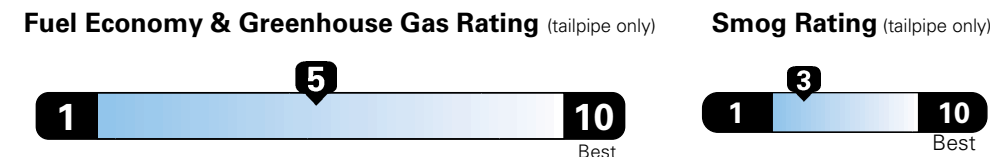

This vehicle emits 352 grams CO2 per mile. The best emits 0 grams per mile (tailpipe only). Producing and distributing fuel also creates emissions; learn more at fuelconomy.gov.

Actual results will vary for many reasons, including driving conditions and how you drive and maintain your vehicle. The average new vehicle gets 27 MPG and cost $7,000 to fuel over 5 years. Cost estimates are based on 15,000 miles per year at $2.55 per gallon. MPGe is miles per gasoline gallon equivalent. Vehicle emissions are a significant cause of climate change and smog.

fuelconomy.gov

Calculate personalized estimates and compare vehicles

GOVERNMENT 5-STAR SAFETY RATINGS

Overall Vehicle Score Not Rated

Based on the combined ratings of frontal, side, and rollover. Should ONLY be compared to other vehicles of similar size and weight.

Frontal Crash Driver Passenger Not Rated Not Rated

Based on the risk of injury in a frontal impact. Should ONLY be compared to other vehicles of similar size and weight.

Side Crash Front seat Rear seat Not Rated Not Rated

Based on the risk of injury in a side impact.

Rollover ★★★★★

Based on the risk of rollover in a single-vehicle crash.

Star ratings range from 1 to 5 stars (★★★★★) with 5 being the highest. Source: National Highway Traffic Safety Administration (NHTSA) www.safercar.gov or 1-888-327-4236

The safety ratings above are based on Federal Government tests of particular vehicles equipped with certain features and options. The performance of this vehicle may differ.

PARTS CONTENT INFORMATION

FOR VEHICLES IN THIS CARLINE:
U.S./CANADIAN PARTS CONTENT: 69%
MAJOR SOURCES OF FOREIGN PARTS CONTENT:

MEXICO : 20%
NOTE: PARTS CONTENT DOES NOT INCLUDE FINAL ASSEMBLY, DISTRIBUTION, OR OTHER NON-PARTS COSTS.

FOR THIS VEHICLE:
FINAL ASSEMBLY POINT:
BELVIDERE, ILLINOIS, U.S.A.

COUNTRY OF ORIGIN:
ENGINE: UNITED STATES
TRANSMISSION: UNITED STATES