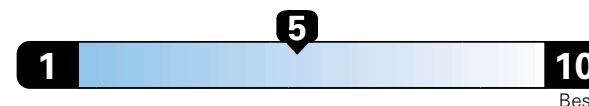

Fuel Economy and Environment

Gasoline Vehicle

Fuel Economy These estimates reflect new EPA methods beginning with 2017 models.
25 MPG
 combined city/hwy
4.0 gallons per 100 miles
 22 city 31 highway

Small SUV 2WD range from 18 to 37 MPG .
 The best vehicle rates 136 MPGe.

You spend \$750
in fuel costs over 5 years
 compared to the average new vehicle.

Annual fuel cost \$1,550

Fuel Economy & Greenhouse Gas Rating (tailpipe only)

Smog Rating (tailpipe only)

This vehicle emits 352 grams CO2 per mile. The best emits 0 grams per mile (tailpipe only). Producing and distributing fuel also creates emissions; learn more at fuel economy.gov.